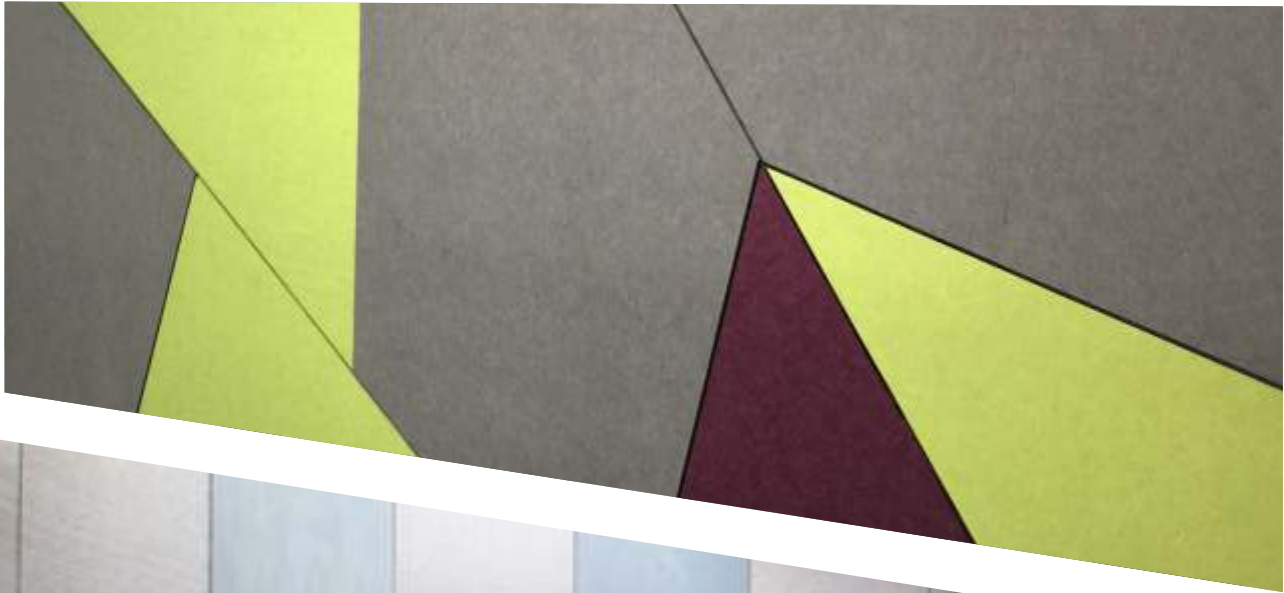

TURCO CORE *PET Panels Acoustical Systems*

APPLICATIONS